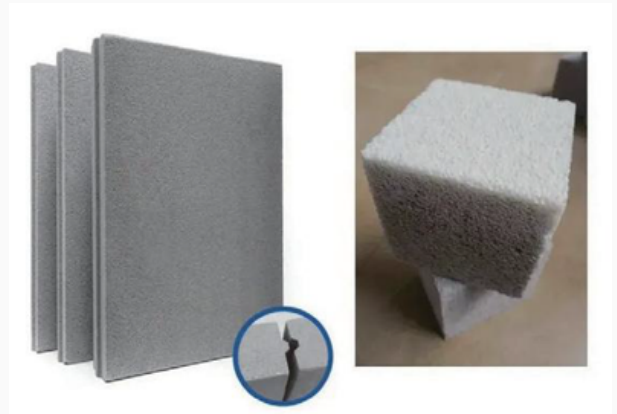

Why must use Lavamic ?

ทำไมต้อง

Lavamic ของช่างคอนซูเมอร์ ?

- เป็นมิตรต่อสิ่งแวดล้อม
- แข็งแรง ทนทาน
- ทนต่อสภาพอากาศ ทนแดด ทนฝน
- กั้นรอย ไม่เป็นรอยร้าว
- กั้นเสียงได้อย่างดี